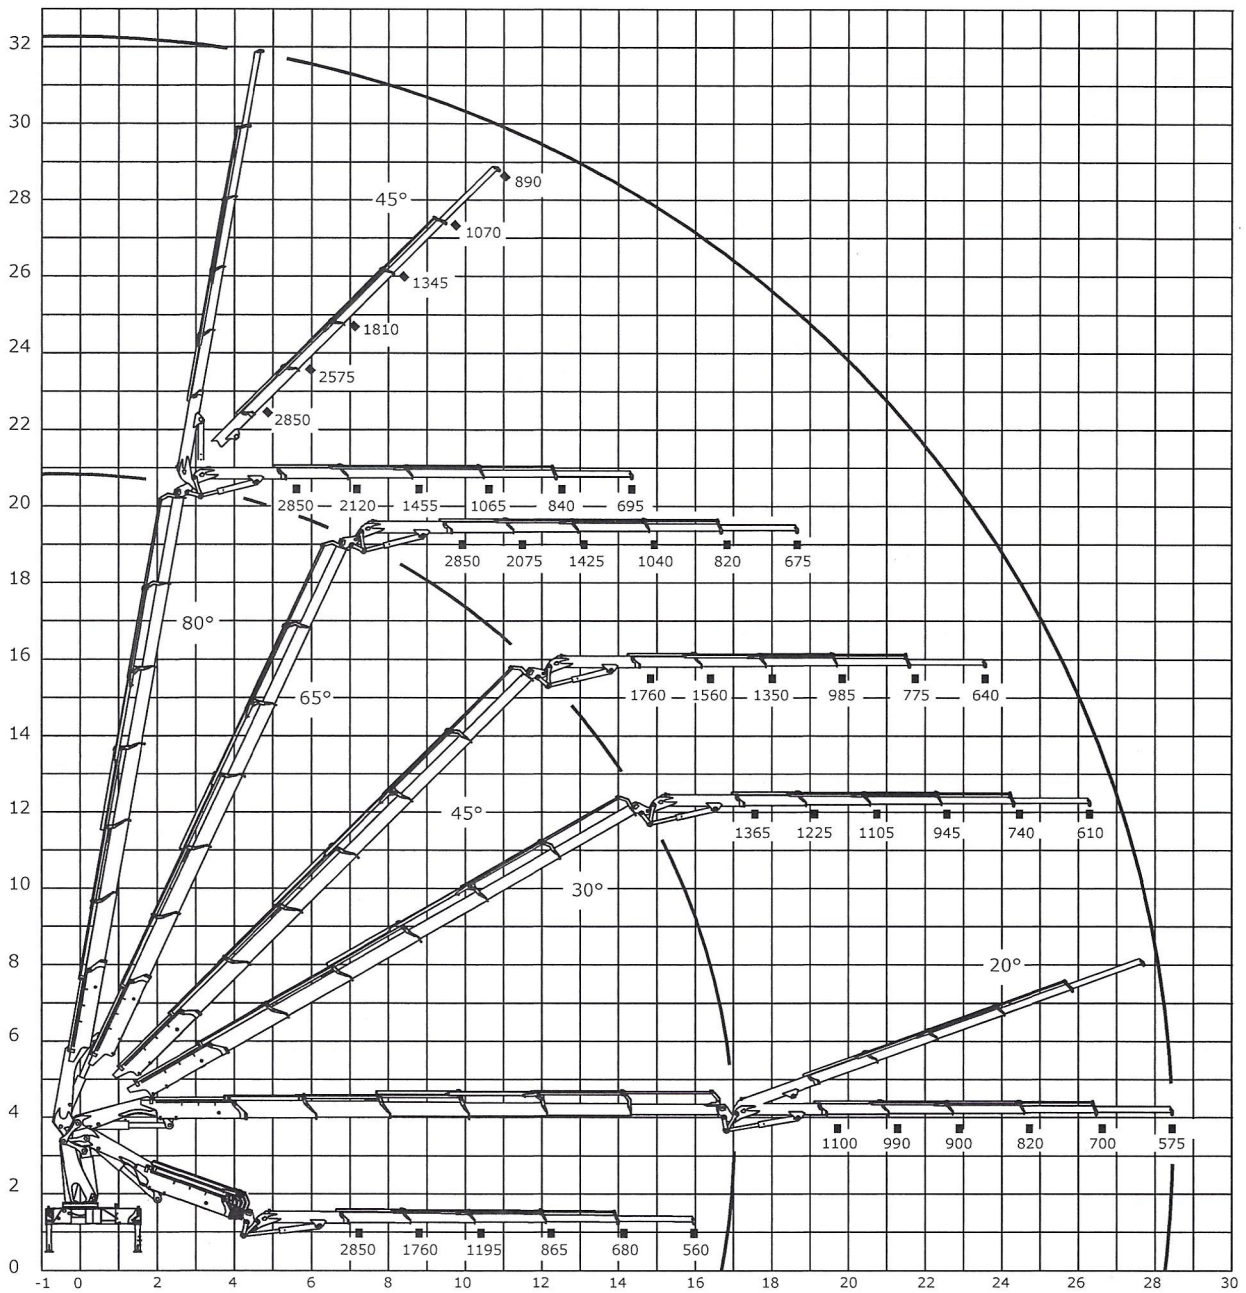

Lifting capacity diagram, 5020-K6 with FJ1000 K5

Catalogue no.	Section
31 109	255
Date	Page
10-04-2012	1 (1)

Technical Information 5020-K

Lifting capacity diagram, K6

Catalogue no.	Section
31 109	26
Date	Page
10-04-2012	1 (1)

Loading group: EN12999 H1/B3

- power to lift. -