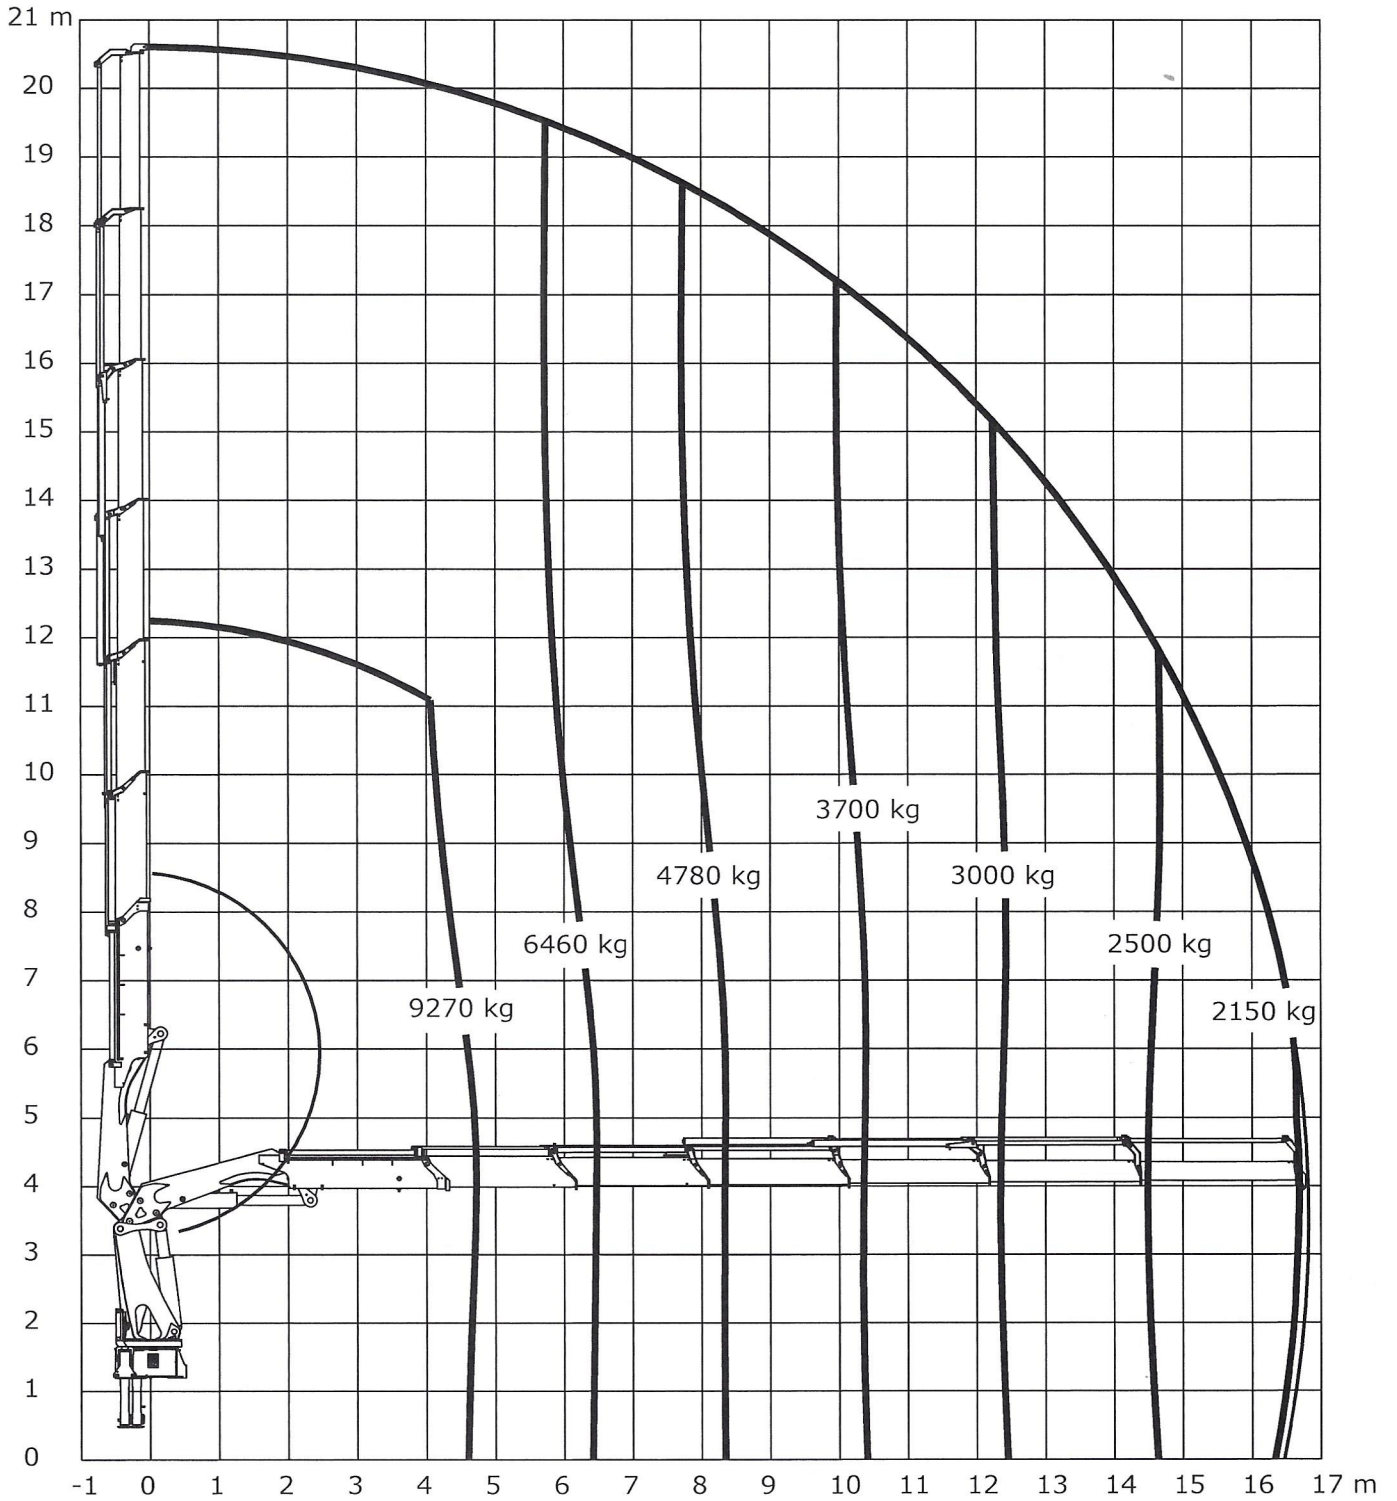

Lifting capacity diagram, 5020-K6 with FJ1000 K5

Catalogue no.	Section
31 109	255
Date	Page
10-04-2012	1 (1)

Technical Information 5020-K

Lifting capacity diagram, K6

Catalogue no.	Section
31 109	26
Date	Page
10-04-2012	1 (1)

Loading group: EN12999 H1/B3

- power to lift. -